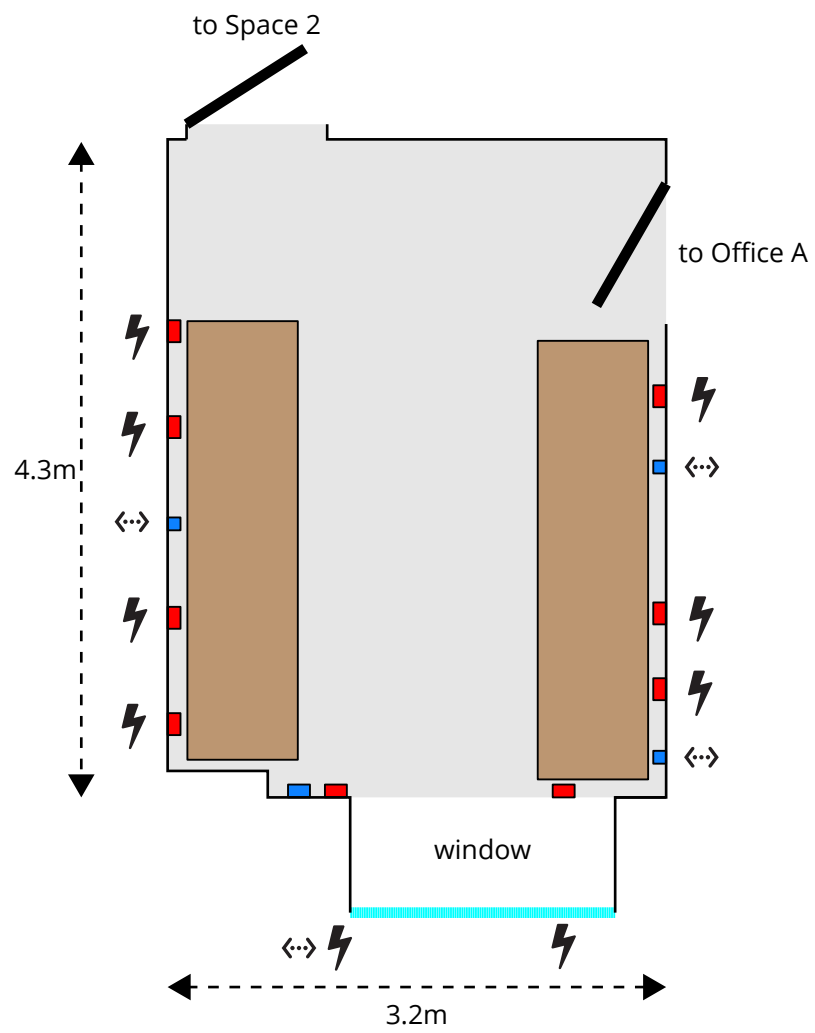

OFFICE B

- ⚡ 13a Double Socket
- ↔ Cat5 Double Socket
- Table

Scale 1:50 @ A4

GLASSHILL STUDIOS

Do not scale off this drawing. Dimensions should be checked onsite prior to any construction.